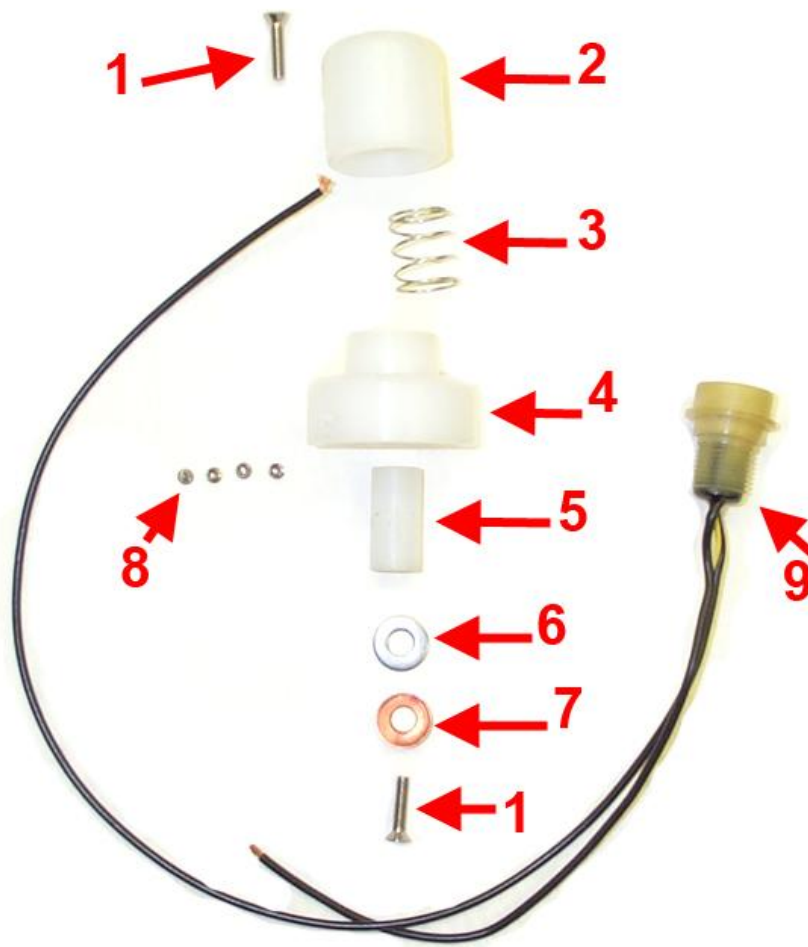

Heavy-Duty Switch Assembly

Reference #	Part #	Description	Price
1)	208096	#8-32 P.F.H. M/S S/S	.25
2)	208097	Plunger Cap/Dome	5.45
3)	208098	Compression Spring, 3/4" L	3.55
4)	208099	Plunger Base Cover	5.95
5)	208100	Plunger Stem/Contact Holder	3.50
6)	208101	1/4" Flat Washer S/S	.20
7)	208102	Copper Disc/washer (must purchase w/208104)	*
8)	208103	10-24 x 1/8" Set Screw S/S	.20
9)	208104	Switch Contact Base w/lead wires	14.75
	208091	Complete Kit	26.95